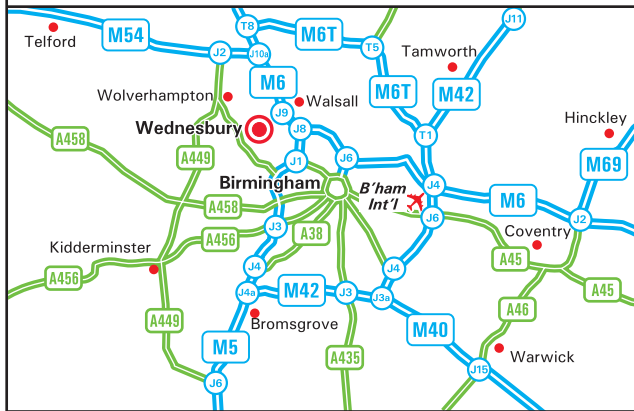

### From the M6

- Leave the M6 at junction 9, and join the A461 towards Wednesbury/Dudley.
- Continue on the A461 into Wednesbury, at the roundabout take the first left.
- At the next roundabout continue forward onto Dudley Street.
- At the next roundabout turn right onto the A41.
- Continue to the next roundabout and turn left onto Patent Drive.
- Turn right at the next roundabout onto Western Way.
- We are situated on the left hand side.

### From the M5

- Leave the M5 at junction 1, take A41 towards Wolverhampton.
- Continue on A41 for approx 4 miles.
- Follow as 'From the M6' above.

### By Train

- Walsall is the nearest railway station.
- We are a 10 min taxi drive away.
- For further information on train times and fares, please telephone the National Rail Enquires Line on 08457 48 49 50.

### By Metro

- Wednesbury Parkway is a short walk from our premises.
- Trams run from Birmingham Snow Hill and Wolverhampton stations.